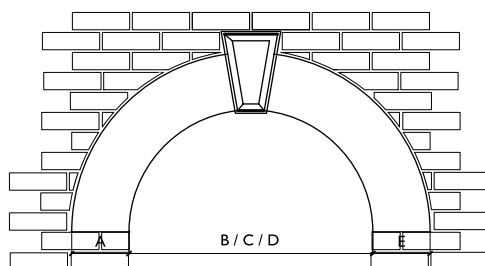

# Window Heads

## Arched Keystone Head

AKH 1

### DIMENSIONS

Type Ref:	A	B	C	D	E
AKH 1	215	600	915	1200	215