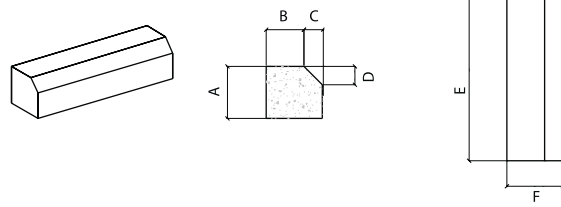

Plinth Coursing

Plinth Coursing
PTS 1

DIMENSIONS

Type Ref:	A	B	C	D	E	F
PTS 1	140	100	50	50	440	150

Plinth Coursing
PTS 2

DIMENSIONS

Type Ref:	A	B	C	D	E
PTS 2	140	50	100	800	150

ALL STRING COURSING IS AVAILABLE WITH 90° AND 45° MOULDED RETURNS, BOTH INTERNAL AND EXTERNAL.

String Coursing

String Coursing
STC 1

DIMENSIONS

Type Ref:	A	B	C
STC 1	800	100	140

String Coursing
STC 2

DIMENSIONS

Type Ref:	A	B	C
STC 2	800	100	215

String Coursing
STC 3

DIMENSIONS

Type Ref:	A	B	C	D
STC 3	800	102	150	140

String Coursing
STC 4

DIMENSIONS

Type Ref:	A	B	C
STC 4	800	140	75

ALL STRING COURSING IS AVAILABLE WITH 90° AND 45° MOULDED RETURNS, BOTH INTERNAL AND EXTERNAL.