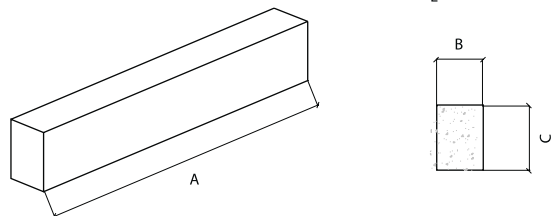

Plinth Coursing

Plinth Coursing
PTS 1

DIMENSIONS

Type Ref:	A	B	C	D	E	F
PTS 1	140	100	50	50	440	150

Plinth Coursing
PTS 2

DIMENSIONS

Type Ref:	A	B	C	D	E
PTS 2	140	50	100	800	150

ALL STRING COURSING IS AVAILABLE WITH 90° AND 45° MOULDED RETURNS, BOTH INTERNAL AND EXTERNAL.

String Coursing

String Coursing
STC 1

DIMENSIONS

Type Ref:	A	B	C
STC 1	800	100	140

String Coursing
STC 2

DIMENSIONS

Type Ref:	A	B	C
STC 2	800	100	215

String Coursing
STC 3

DIMENSIONS

Type Ref:	A	B	C	D
STC 3	800	102	150	140

String Coursing
STC 4

DIMENSIONS

Type Ref:	A	B	C
STC 4	800	140	75

ALL STRING COURSING IS AVAILABLE WITH 90° AND 45° MOULDED RETURNS, BOTH INTERNAL AND EXTERNAL.