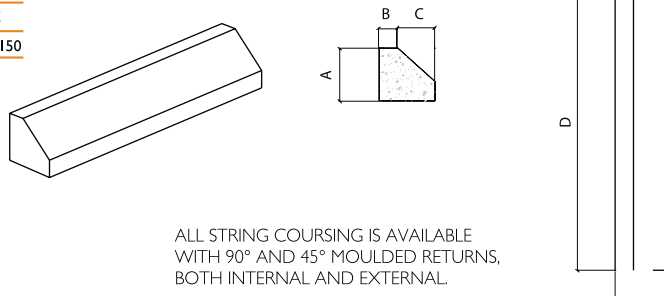

Plinth Coursing

Plinth Coursing
PTS 1

DIMENSIONS

Type Ref:	A	B	C	D	E	F
PTS 1	140	100	50	50	440	150

Plinth Coursing
PTS 2

DIMENSIONS

Type Ref:	A	B	C	D	E
PTS 2	140	50	100	800	150

ALL STRING COURSING IS AVAILABLE WITH 90° AND 45° MOULDED RETURNS, BOTH INTERNAL AND EXTERNAL.

String Coursing

String Coursing
STC 1

DIMENSIONS

Type Ref:	A	B	C
STC 1	800	100	140

String Coursing
STC 2

DIMENSIONS

Type Ref:	A	B	C
STC 2	800	100	215

String Coursing
STC 3

DIMENSIONS

Type Ref:	A	B	C	D
STC 3	800	102	150	140

String Coursing
STC 4

DIMENSIONS

Type Ref:	A	B	C
STC 4	800	140	75

ALL STRING COURSING IS AVAILABLE WITH 90° AND 45° MOULDED RETURNS, BOTH INTERNAL AND EXTERNAL.