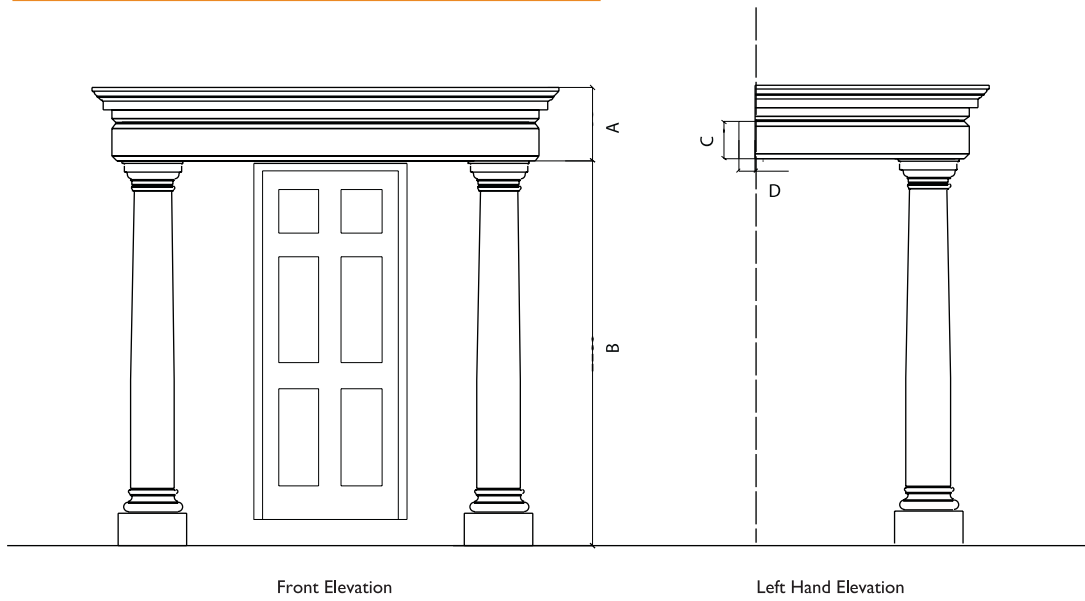

Kingstone
Porticos

Chamfered Portico

P 1 Illustrated with Standard Cornice

DIMENSIONS

Type Ref:	A	B	C	D
P 1	430	2510	215	100

Regency Portico

P 2 Illustrated with Dentilled Cornice

Specification as Chamfered Portico